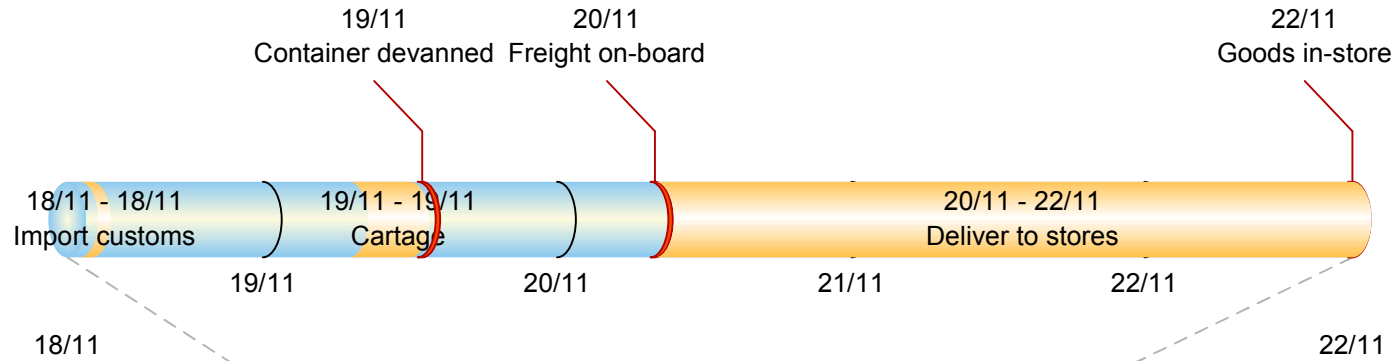

Downstream activities (5 workdays):

- Import customs
- Cartage – port to depot (DDP)
- Devanning (FCL only)
- Load freight on-board (LTL)
- Deliver to stores

- Upstream activities (5 workdays):**
- Put-away storage
 - Pick-and-pack
 - Despatch (FCL or LCL)
 - Exports customs
 - Cartage – 3PL to port (FOB)