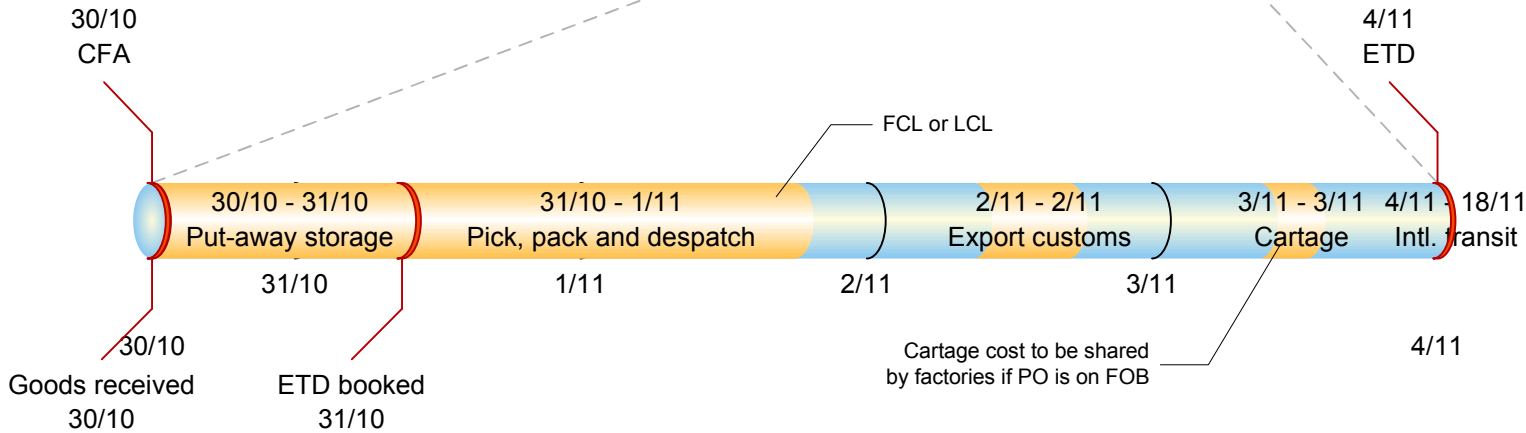

Downstream activities (5 workdays):

- Import customs
- Cartage – port to depot (DDP)
- Devanning (FCL only)
- Load freight on-board (LTL)
- Deliver to stores

- Upstream activities (5 workdays):**
- Put-away storage
 - Pick-and-pack
 - Despatch (FCL or LCL)
 - Exports customs
 - Cartage – 3PL to port (FOB)