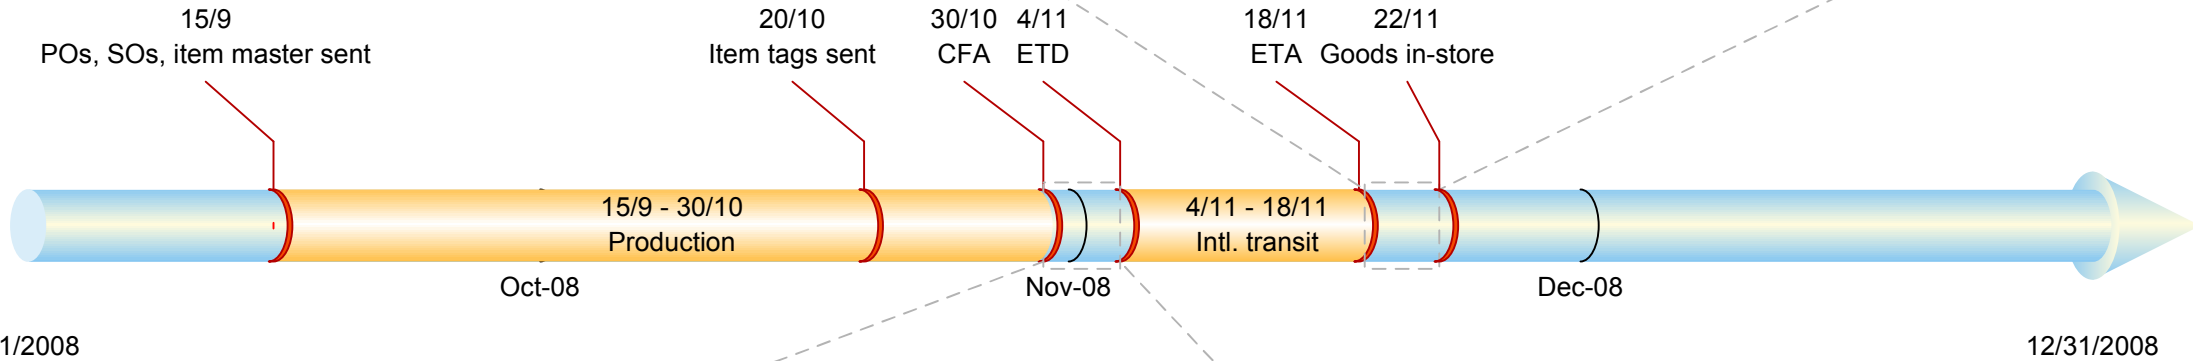

Downstream activities (5 workdays):

- Import customs
- Cartage – port to depot (DDP)
- Devanning (FCL only)
- Load freight on-board (LTL)
- Deliver to stores

- Upstream activities (5 workdays):**
- Put-away storage
 - Pick-and-pack
 - Despatch (FCL or LCL)
 - Exports customs
 - Cartage – 3PL to port (FOB)